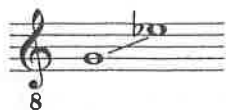

LONESOME ROAD

Vocal
Range

4 - Vocal Demo

23 - Track

African-American Spiritual
Arranged by RUTH ELAINE SCHRAM

Soulfully (♩ - ca. 88)

4 *mf*

Look down, look down that lone - some road, - be - fore you trav - el